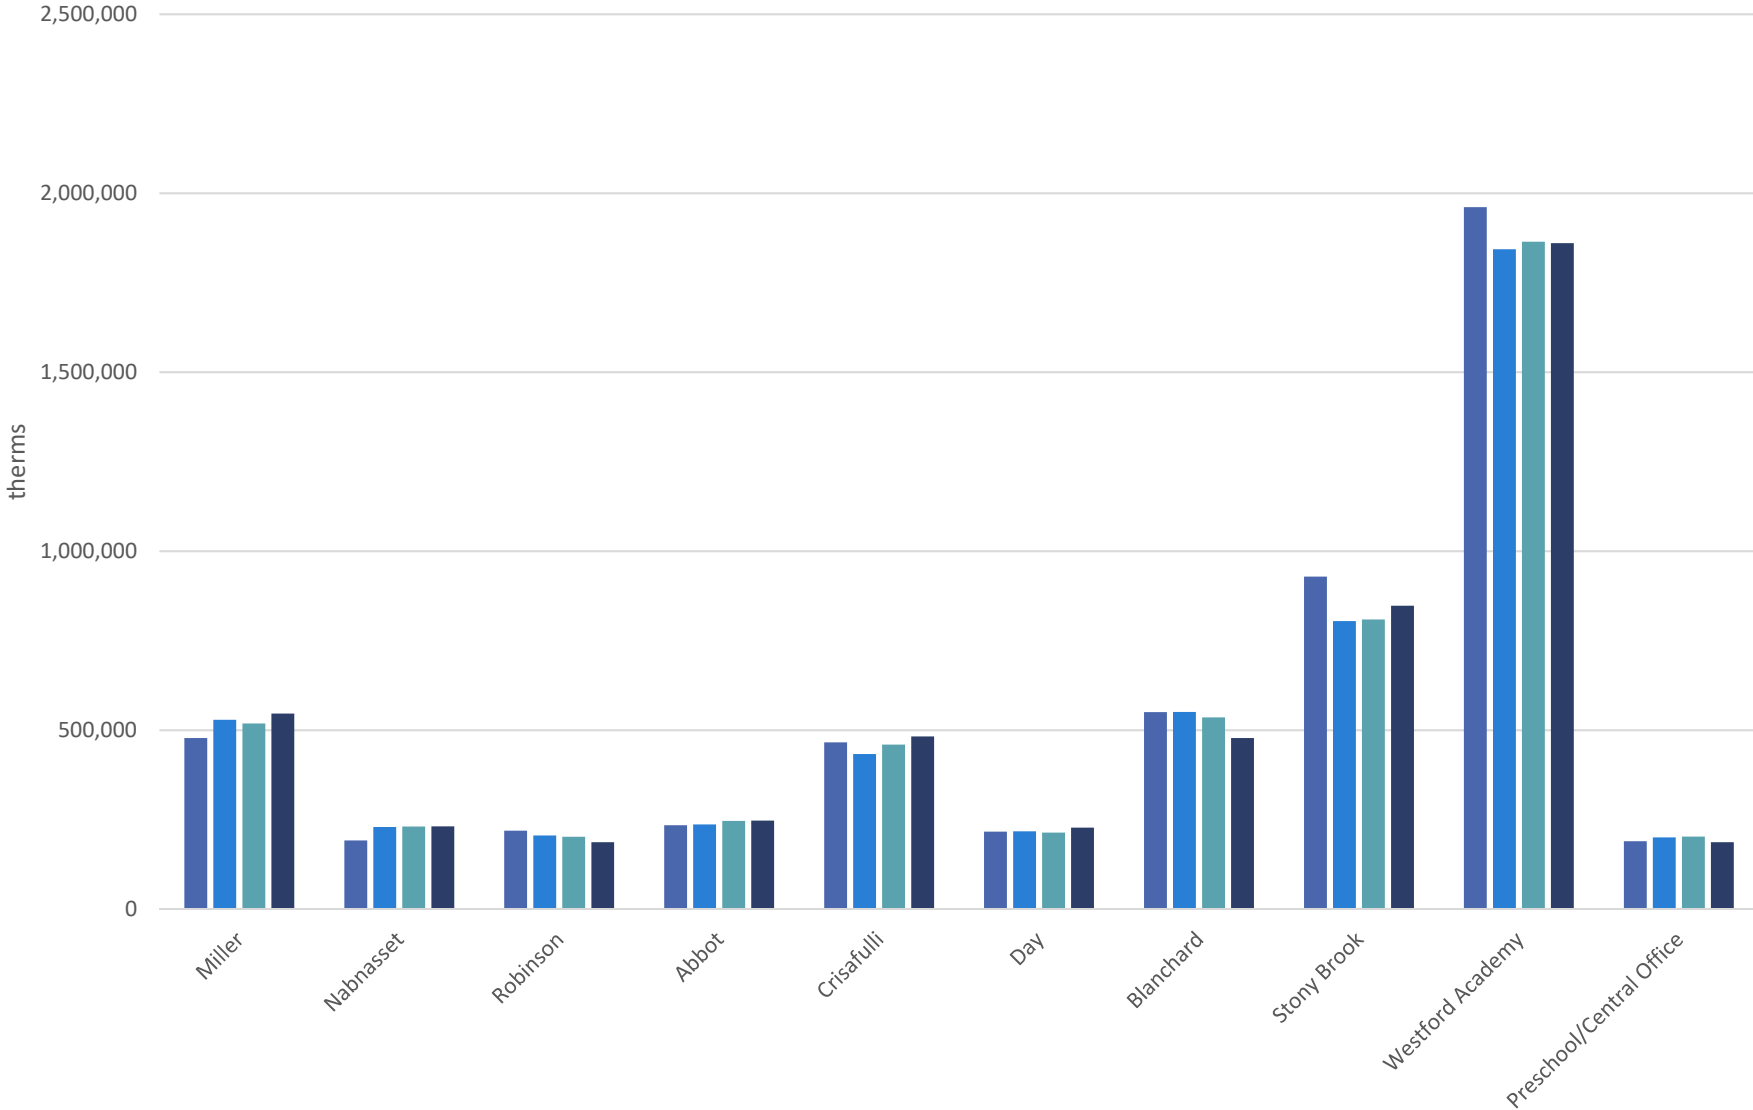

Westford Public Schools Gas Usage (therms)

FY15 FY16 FY17 FY18